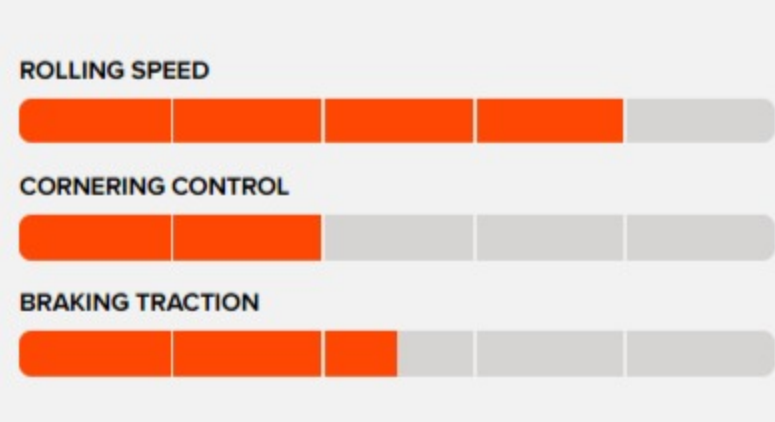

PERFORMANCE RATINGS

SPECS

PART #	SIZE	ETRTO	TPI	BEAD	WEIGHT (G)	COMPOUND	MAX PSI	TECH	COLOR	APPLICATION
26"										
27.5"										
29"										
TB96646100	29X2.00	50-622	120	FOLDABLE	658	3C MAXX SPEED	60	3CS/EXO/TR	Black	MOUNTAIN
TB00334200	29X2.20	57-622	60	FOLDABLE	716	DUAL	65	EXO/TANWALL	Dark Tan Wall	MOUNTAIN
TB00332900	29X2.20	57-622	60	FOLDABLE	724	DUAL	60	EXO/TR/DTW	Dark Tan Wall	MOUNTAIN
TB00333000	29X2.20	57-622	60	FOLDABLE	759	3C MAXX SPEED	60	3CS/EXO/TR/TW	Tan Wall	MOUNTAIN
TB96740100	29X2.20	57-622	120	FOLDABLE	735	3C MAXX SPEED	60	3CS/EXO/TR	Black	MOUNTAIN
TB00465300	29X2.35	60-622	120	FOLDABLE	835	MAXX SPEED	40	MaxxSpeed/EXO/TR	Black	MOUNTAIN
TB00038300	29X2.60	66-622	120	FOLDABLE	830	3C MAXX TERRA	40	3CT/EXO/TR	Black	MOUNTAIN

AVAILABLE TECHNOLOGIES

MAXXSPEED

The new **MaxxSpeed (2023)** is our top-shelf rubber compound for XC racing. It's a high-silica content compound which reduces rolling resistance while also enhancing wet traction. Compared to the previous 3C MaxxSpeed, the new compound has approximately 25% less rolling resistance in a lab setting (using the same tread pattern, construction, and tire pressure). In a real world setting, our testing shows the new compound can save up to a minute over the course of a 90-minute race.