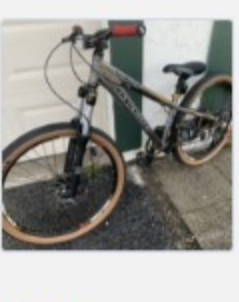

Rating Images & Videos Performance Quality Value

77 Reviews

**N** Nicholas W. Verified Buyer ★★★★★ 07/09/22  
 Quality Performance Value  
**Awesome**  
 Great tire. Went on easily. Rides smooth.  
 Location: Gaithersburg, Maryland

Share

Was This Review Helpful? 5 0

**F** Fiorella L. Verified Buyer ★★★★★ 06/12/21  
 Quality Performance Value  
**I'm using this kind of**  
 I'm using this kind of tyres in hilly tracks mostly rocky at Mendoza- Argentina for five years now and they are excellent!!!  
 Location: Mendoza, Argentina

Share

Was This Review Helpful? 3 0

**M** Myrick A. Verified Buyer ★★★★★ 04/19/21  
 Quality Performance Value  
**New look for a older**  
 New look for a older bike  
 Location: Homestead, Florida

Share

Was This Review Helpful? 3 2

**P** Phil M. Verified Buyer ★★★★★ 04/08/21  
 Quality Performance Value  
**Great tire**  
 Great tire exactly what I was looking for. Looks great! Fast rolling grippy tire when used for the correct conditions. Very versatile tire. Very happy with my purchase. Brought an old hard tail back to life.  
 Location: Lawrenceburg, Indiana